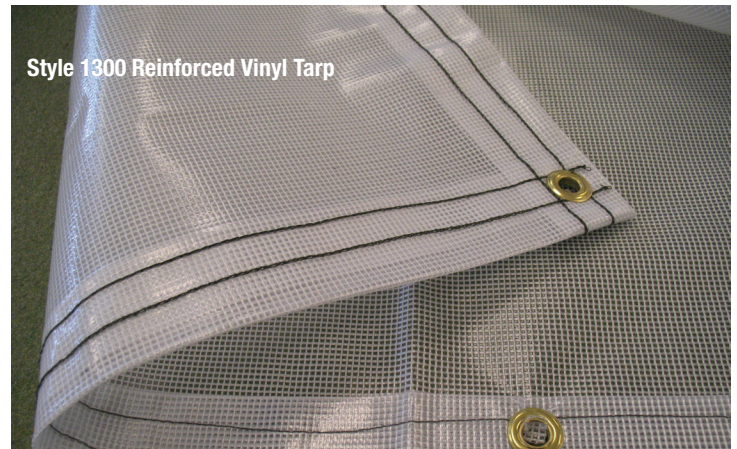

Clear Your Cutting Sightlines

DeWalt DCS577X1
60 V 9 Ah saw

Improve cutting performance with a worm drive design that ensures a clear line of sight for outstanding results.

Poly & Tarps for Winter Protection